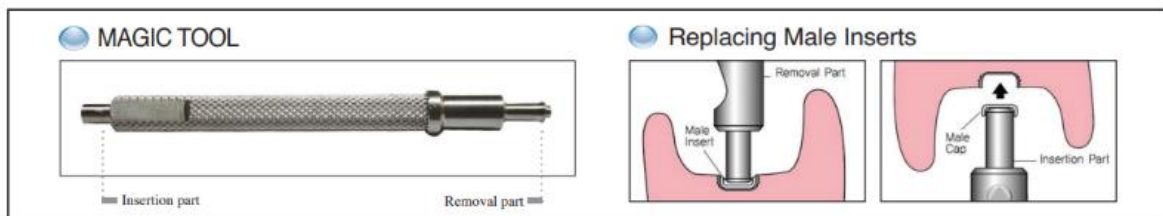

KeraTor Torque Tip - (Round head)

Kerator torque wrench driver has a round top connection compatible with most dental implant torque wrenches. It features a triangle driver connection on the bottom that fits every Kerator abutment. Kerator torque wrench driver is used to tighten the Kerator abutment to its recommended torque of 30Ncm into the osseointegrated implant fixture.

KeraTor Magic Tool

The Magic Tool is used to insert

The insertion end carries the retentive male cap and snaps it securely into place inside the metal housing. The removal end grabs the retentive male cap.

KeraTor CDPH Set

Each pack contains

- Red Male Cap
- Blue Male Cap
- Pink Male Cap
- Metal Housing (Octa)
- White Spacer Ring

Neobiotech Locator/ KeraTor árlista

Megnevezés	Cikkszám	kisker.ár bruttó
IS Locator behajtó torque Tip	NEOKMD719	26 300 Ft
IS Locator fej d.3,5 GH1mm Kerator	NEOSQ351	36 200 Ft
IS Locator fej d.3,5 GH2mm Kerator	NEOSQ352	36 200 Ft
IS Locator fej d.3,5 GH3mm Kerator	NEOSQ353	36 200 Ft
IS Locator fej d.3,5 GH5mm Kerator	NEOSQ355	36 200 Ft
IS Locator fej d.4,0 GH1mm Kerator	NEOAS401	36 200 Ft
IS Locator fej d.4,0 GH2mm Kerator	NEOAS402	36 200 Ft
IS Locator fej d.4,0 GH3mm Kerator	NEOAS403	36 200 Ft
IS Locator fej d.4,0 GH5mm Kerator	NEOAS405	36 200 Ft
IS Locator Ferdefej 15' d.3,5 GH1,5mm Kerator	NEOSQ35AN1.5	39 500 Ft
IS Locator Ferdefej 15' d.4,0 GH1,5mm Kerator	NEOAS40AN1.5	39 500 Ft
IS Locator Ferdefej 30' d.3,5 GH3mm Kerator	NEOSQ35AN3.0	39 500 Ft
IS Locator Ferdefej 30' d.4,0 GH3,0mm Kerator	NEOAS40AN3,0	39 500 Ft
IS Locator ház készlet Kerator Malecap set	NEOCDPHSET	15 500 Ft
IS Locator lenyomati fej Kerato Coping	NEOKrtcoping	5 960 Ft
IS Locator analóg Kerato Analog	NEOKrtanalog	5 960 Ft
IS Locator Magic Tool overdenture Attachment	NEOKMT002	42 000 Ft